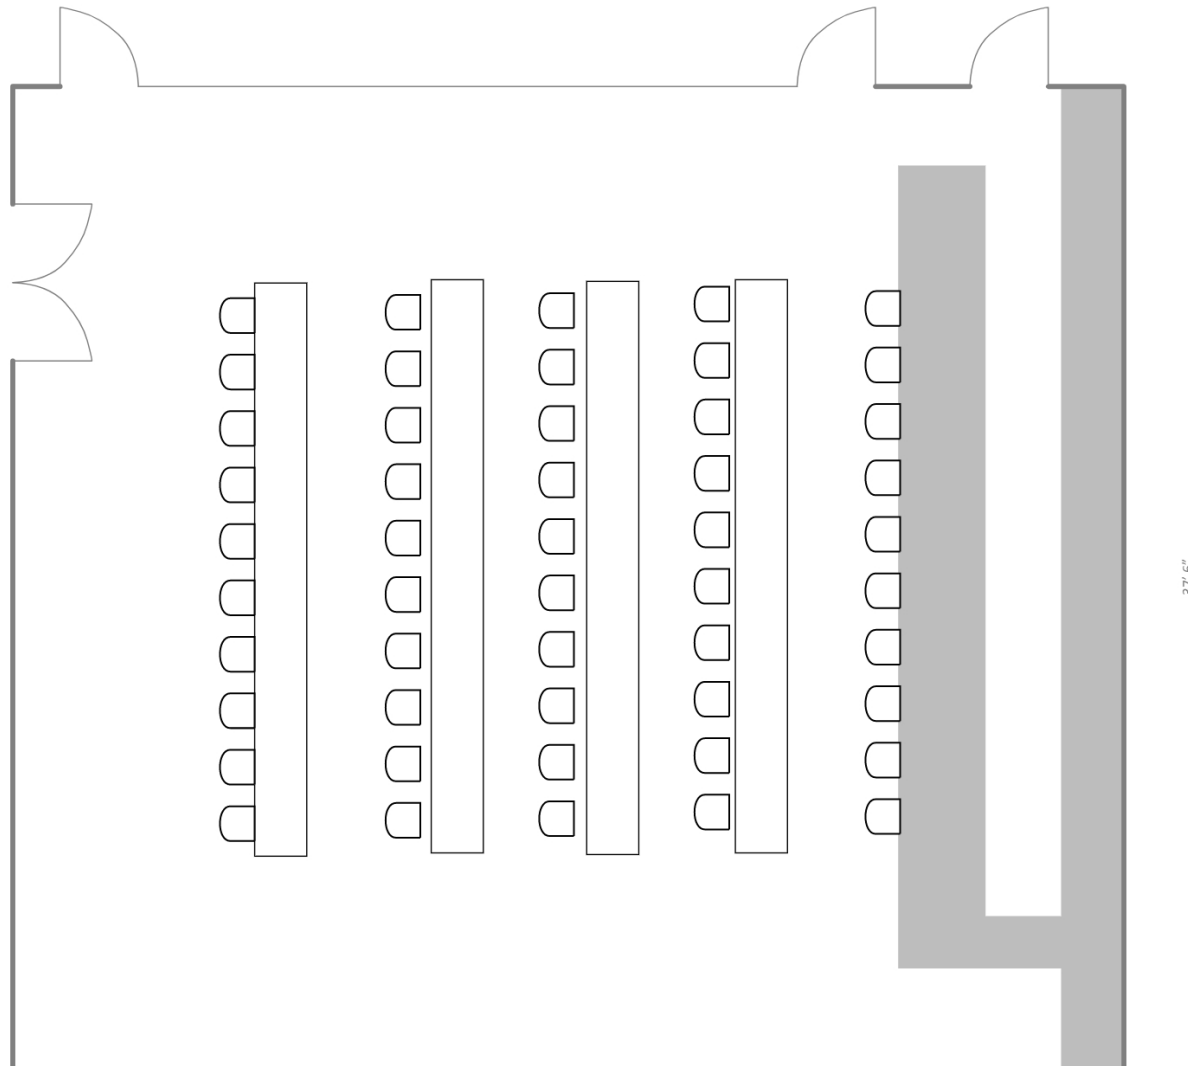

FOUNDER'S ROOM

TASTING ROOM

MIXOLOGY LOUNGE

42' 6"

37' 6"