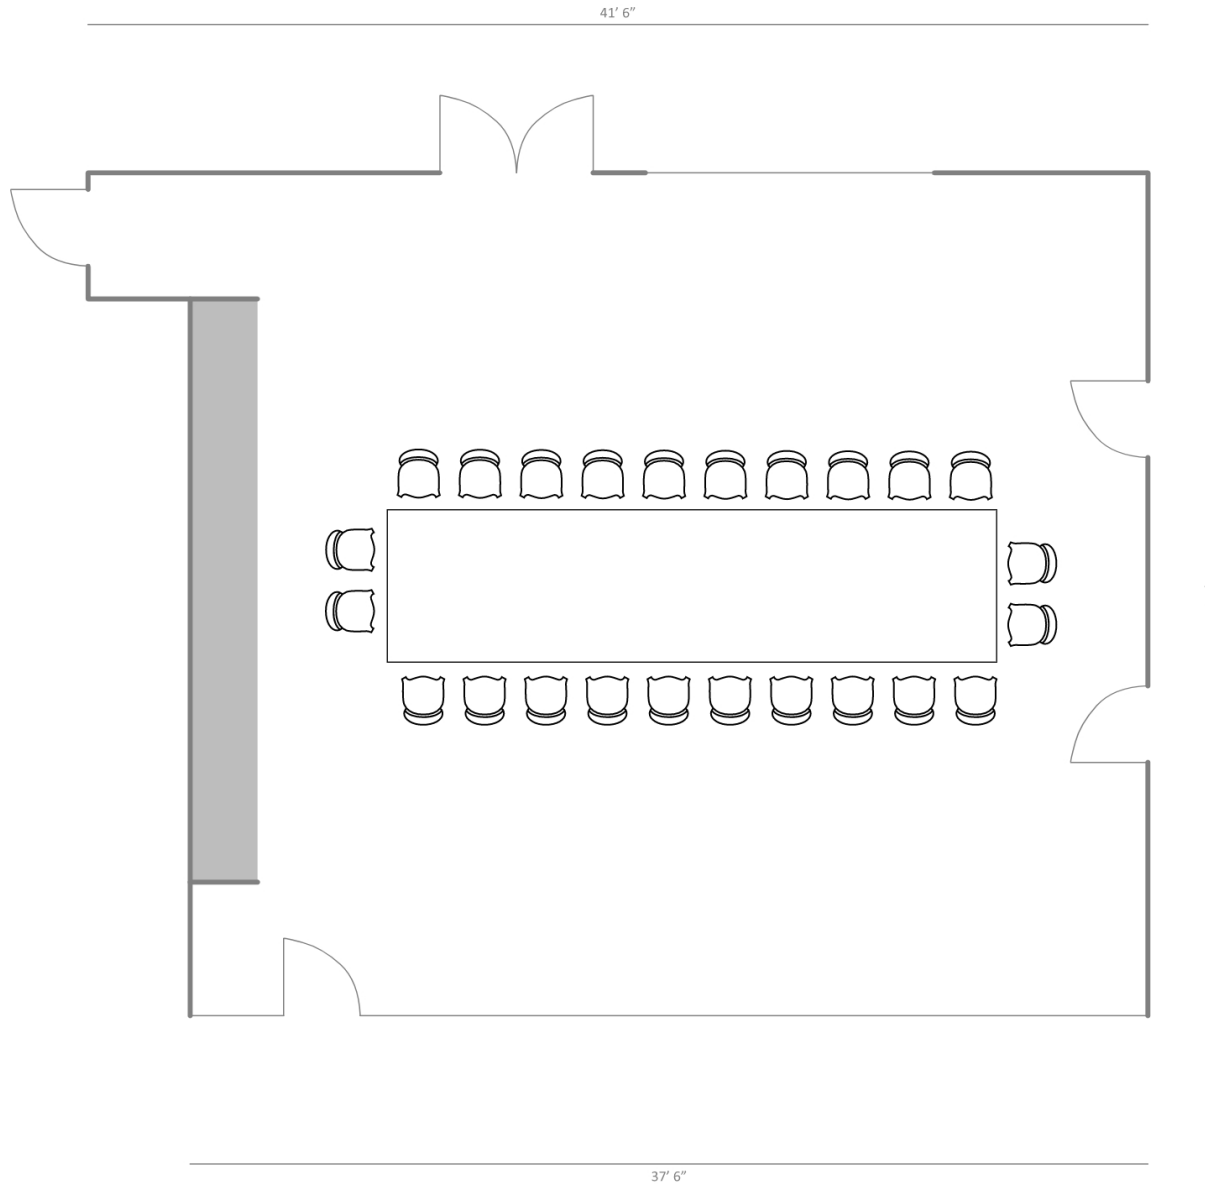

FOUNDER'S ROOM

TASTING ROOM

MIXOLOGY LOUNGE

42' 6"

37' 6"