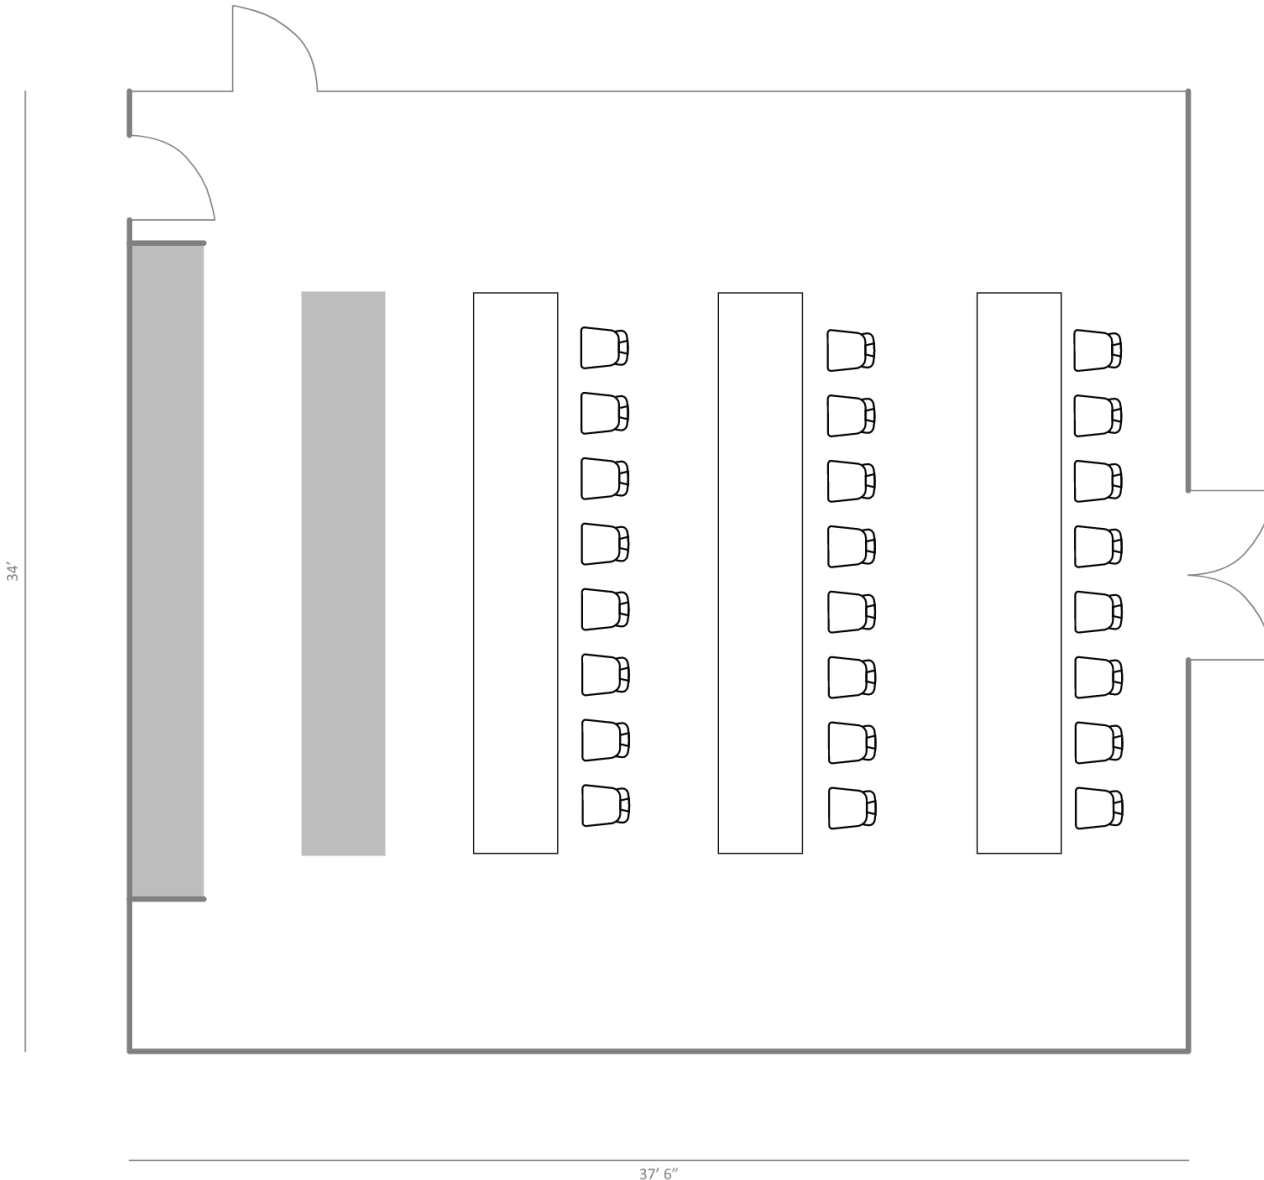

FOUNDER'S ROOM

TASTING ROOM

MIXOLOGY LOUNGE

42' 6"

37' 6"